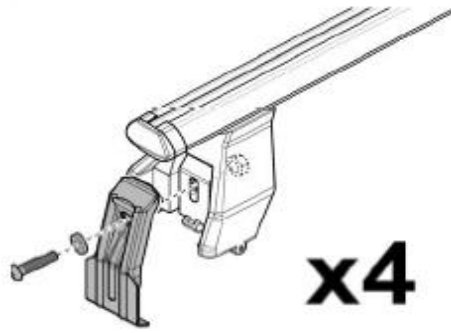

**1**

MANUFACTURER	MODEL CAR	DOORS	MODEL YEAR	D1	D2
SSANGYONG	Actyon Sports	4	07>	11,3	10,0
VOLKSWAGEN	Jetta (A6/5C6)	4	11>18	5,2	7,7

**2**

**3**

MANUFACTURER	MODEL CAR	DOORS	MODEL YEAR	B1	B2
SSANGYONG	Actyon Sports	4	07>	2	2
VOLKSWAGEN	Jetta (A6/5C6)	4	11>18	1	2

**4**

Front	Rear
X	Y

1	21R
2X	2X

OR

MANUFACTURER	MODEL CAR	DOORS	MODEL YEAR	A1	A2	A1	A2
				cm	cm	in	in
SSANGYONG	Actyon Sports	4	07>	20	50	8	20
VOLKSWAGEN	Jetta (A6/5C6)	4	11>18	32	32	13	13

X = predisposizione originale /original arrangement