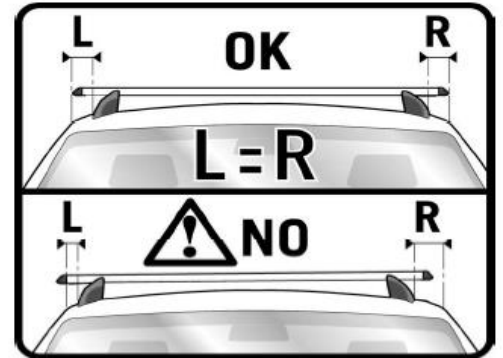

**4**

Front	Rear
X	Y

1	21R
2X	2X

OR

MANUFACTURER	MODEL CAR	DOORS	MODEL YEAR	A1	A2	A1	A2
				cm	cm	in	in
SSANGYONG	Actyon Sports	4	07>	20	50	8	20
VOLKSWAGEN	Jetta (A6/5C6)	4	11>18	32	32	13	13

X = predisposizione originale /original arrangement