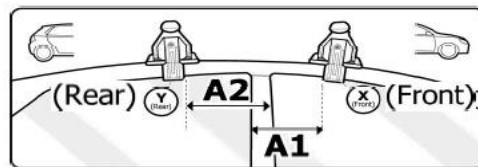

**4**

Front	Rear
X	Y

1	21R
2X	2X

OR

MANUFACTURER	MODEL CAR	DOORS	MODEL YEAR	A1	A2	A1	A2
				cm	cm	in	in
SSANGYONG	Actyon Sports	4	07>	20	50	8	20
VOLKSWAGEN	Jetta (A6/5C6)	4	11>18	32	32	13	13

X = predisposizione originale /original arrangement