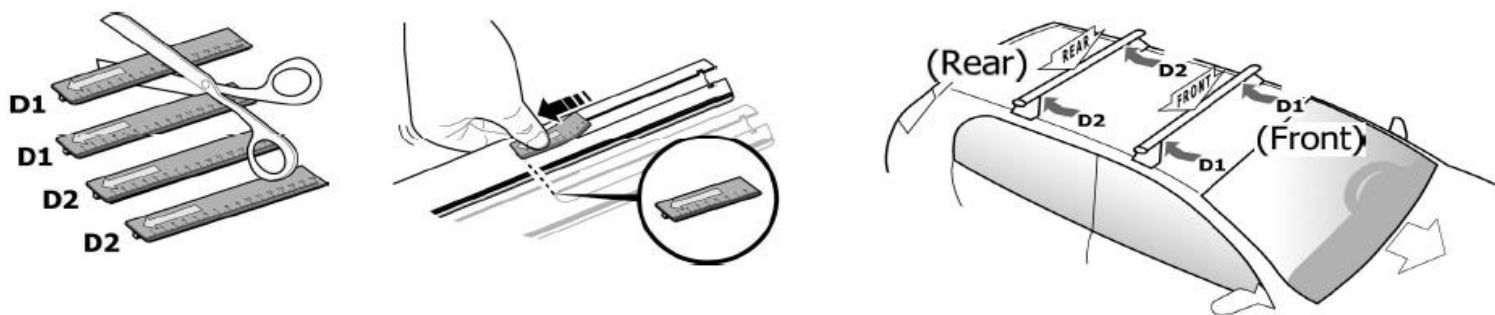

**1**

MANUFACTURER	MODEL CAR	DOORS	MODEL YEAR	D1	D2
SSANGYONG	Actyon Sports	4	07>	11,3	10,0
VOLKSWAGEN	Jetta (A6/5C6)	4	11>18	5,2	7,7

**2**

**3**

MANUFACTURER	MODEL CAR	DOORS	MODEL YEAR	B1	B2
SSANGYONG	Actyon Sports	4	07>	2	2
VOLKSWAGEN	Jetta (A6/5C6)	4	11>18	1	2

**4**

Front	Rear
X	Y

1	21R
2X	2X

OR

MANUFACTURER	MODEL CAR	DOORS	MODEL YEAR	A1	A2	A1	A2
				cm	cm	in	in
SSANGYONG	Actyon Sports	4	07>	20	50	8	20
VOLKSWAGEN	Jetta (A6/5C6)	4	11>18	32	32	13	13

X = predisposizione originale /original arrangement