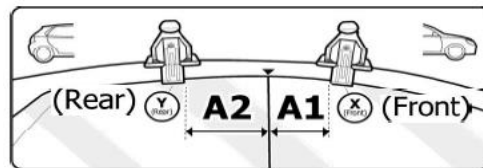

**4**

Front	Rear
X	Y

1	21R
2X	2X

OR

MANUFACTURER	MODEL CAR	DOORS	MODEL YEAR	A1	A2	A1	A2
				cm	cm	in	in
SSANGYONG	Actyon Sports	4	07>	20	50	8	20
VOLKSWAGEN	Jetta (A6/5C6)	4	11>18	32	32	13	13

X = predisposizione originale /original arrangement