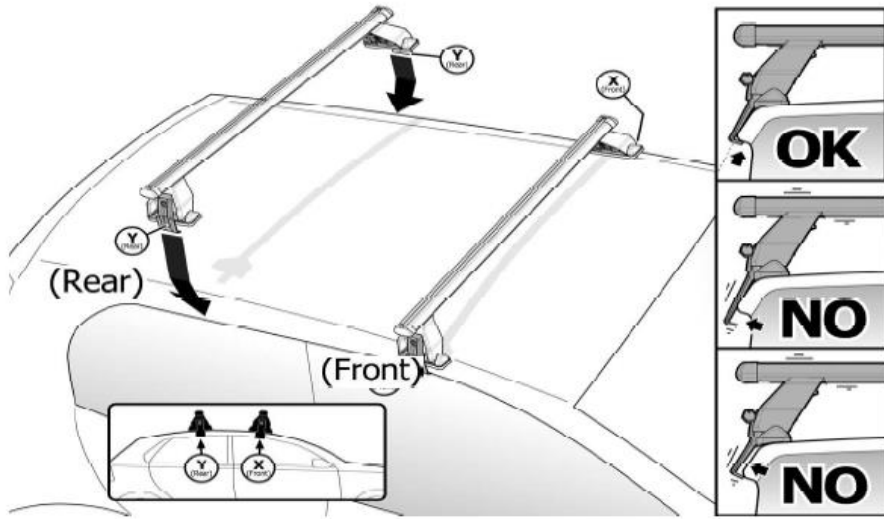

**4**

Front	Rear
X	Y

1	21R
2X	2X

OR

MANUFACTURER	MODEL CAR	DOORS	MODEL YEAR	A1	A2	A1	A2
				cm	cm	in	in
SSANGYONG	Actyon Sports	4	07>	20	50	8	20
VOLKSWAGEN	Jetta (A6/5C6)	4	11>18	32	32	13	13

X = predisposizione originale /original arrangement