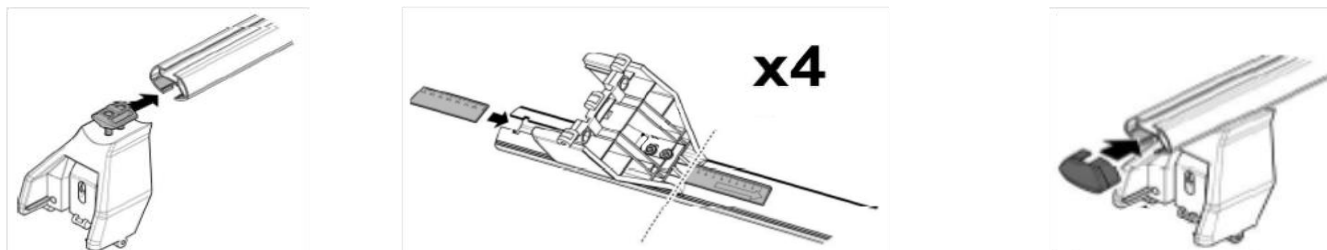

**1**

MANUFACTURER	MODEL CAR	DOORS	MODEL YEAR	D1	D2
SSANGYONG	Actyon Sports	4	07>	11,3	10,0
VOLKSWAGEN	Jetta (A6/5C6)	4	11>18	5,2	7,7

**2**

**3**

MANUFACTURER	MODEL CAR	DOORS	MODEL YEAR	B1	B2
SSANGYONG	Actyon Sports	4	07>	2	2
VOLKSWAGEN	Jetta (A6/5C6)	4	11>18	1	2

**4**

Front	Rear
X	Y

1	21R
2X	2X

OR

MANUFACTURER	MODEL CAR	DOORS	MODEL YEAR	A1	A2	A1	A2
				cm	cm	in	in
SSANGYONG	Actyon Sports	4	07>	20	50	8	20
VOLKSWAGEN	Jetta (A6/5C6)	4	11>18	32	32	13	13

X = predisposizione originale /original arrangement