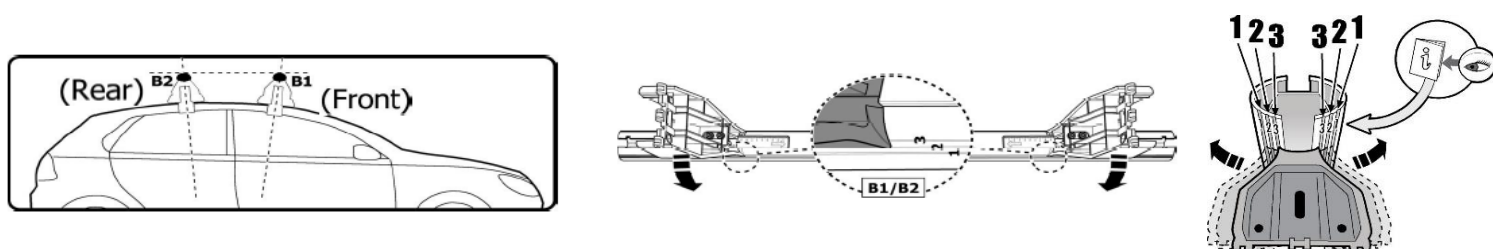

**1**

MANUFACTURER	MODEL CAR	DOORS	MODEL YEAR	D1	D2
SSANGYONG	Actyon Sports	4	07>	11,3	10,0
VOLKSWAGEN	Jetta (A6/5C6)	4	11>18	5,2	7,7

**2**

**3**

MANUFACTURER	MODEL CAR	DOORS	MODEL YEAR	B1	B2
SSANGYONG	Actyon Sports	4	07>	2	2
VOLKSWAGEN	Jetta (A6/5C6)	4	11>18	1	2

**4**

Front	Rear
X	Y

1	21R
2X	2X

OR

MANUFACTURER	MODEL CAR	DOORS	MODEL YEAR	A1	A2	A1	A2
				cm	cm	in	in
SSANGYONG	Actyon Sports	4	07>	20	50	8	20
VOLKSWAGEN	Jetta (A6/5C6)	4	11>18	32	32	13	13

X = predisposizione originale /original arrangement