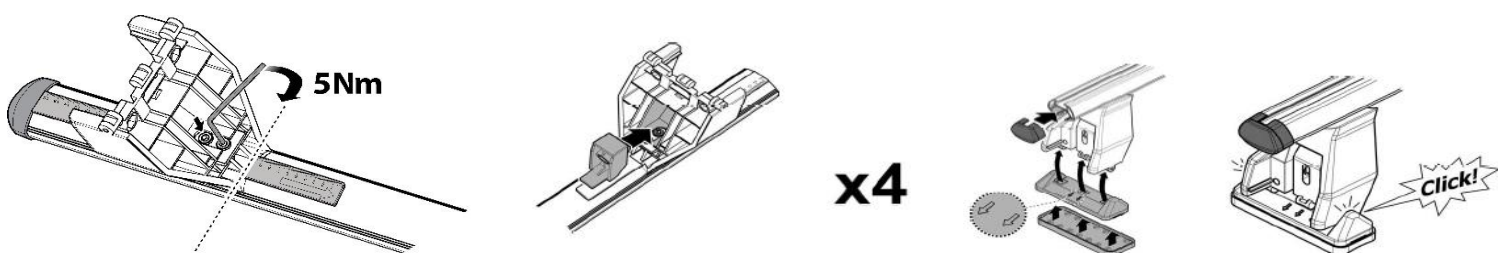

**1**

MANUFACTURER	MODEL CAR	DOORS	MODEL YEAR	D1	D2
SSANGYONG	Actyon Sports	4	07>	11,3	10,0
VOLKSWAGEN	Jetta (A6/5C6)	4	11>18	5,2	7,7

**2**

**3**

MANUFACTURER	MODEL CAR	DOORS	MODEL YEAR	B1	B2
SSANGYONG	Actyon Sports	4	07>	2	2
VOLKSWAGEN	Jetta (A6/5C6)	4	11>18	1	2

**4**

Front	Rear
X	Y

1	21R
2X	2X

OR

MANUFACTURER	MODEL CAR	DOORS	MODEL YEAR	A1	A2	A1	A2
				cm	cm	in	in
SSANGYONG	Actyon Sports	4	07>	20	50	8	20
VOLKSWAGEN	Jetta (A6/5C6)	4	11>18	32	32	13	13

X = predisposizione originale /original arrangement