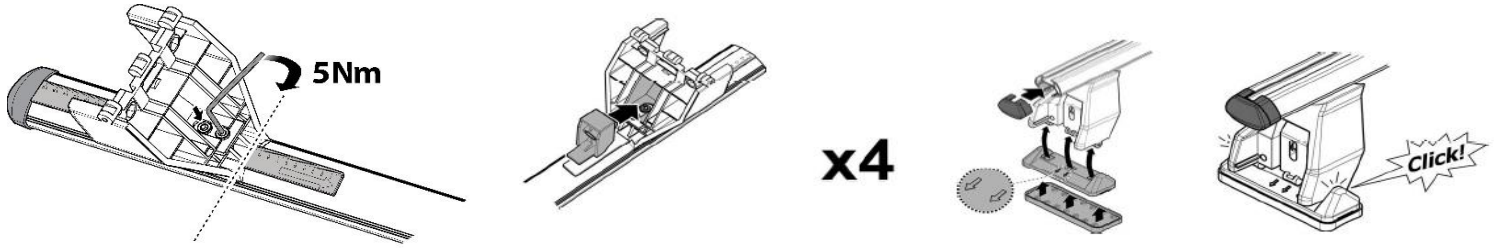

**1**

MANUFACTURER	MODEL CAR	DOORS	MODEL YEAR	D1	D2
FORD	B-Max	5	12>	7,4	5,2
SUZUKI	Swift VI	5	17>	10,5	10,5

**2**

**x4**

**3**

MANUFACTURER	MODEL CAR	DOORS	MODEL YEAR	B1	B2
FORD	B-Max	5	12>	1	2
SUZUKI	Swift VI	5	17>	2	2

4

5

6

MANUFACTURER	MODEL CAR	DOORS	MODEL YEAR	A1	A2	A1	A2
				cm	cm	in	in
FORD	B-Max	5	12>	25	33	9,8	13,0
SUZUKI	Swift VI	5	17>	32	38	12,6	15,0

X = predisposizione originale /original arrangement