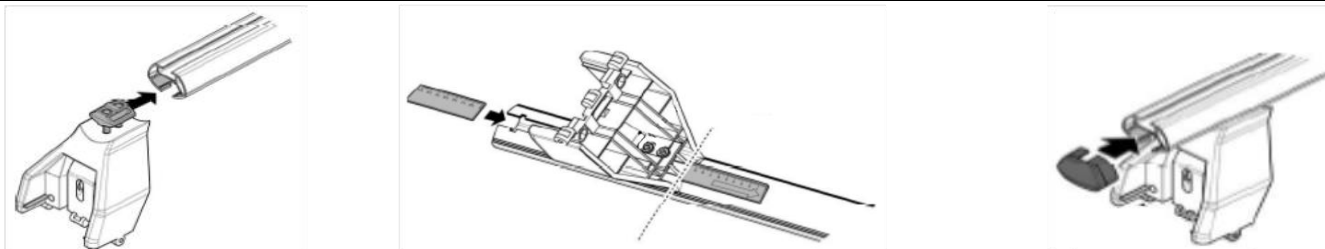

**1**

MANUFACTURER	MODEL CAR	DOORS	MODEL YEAR	D1	D2
FORD	B-Max	5	12>	7,4	5,2
SUZUKI	Swift VI	5	17>	10,5	10,5

**2**

**x4**

**3**

MANUFACTURER	MODEL CAR	DOORS	MODEL YEAR	B1	B2
FORD	B-Max	5	12>	1	2
SUZUKI	Swift VI	5	17>	2	2

4

5

6

MANUFACTURER	MODEL CAR	DOORS	MODEL YEAR	A1	A2	A1	A2
				cm	cm	in	in
FORD	B-Max	5	12>	25	33	9,8	13,0
SUZUKI	Swift VI	5	17>	32	38	12,6	15,0

X = predisposizione originale /original arrangement