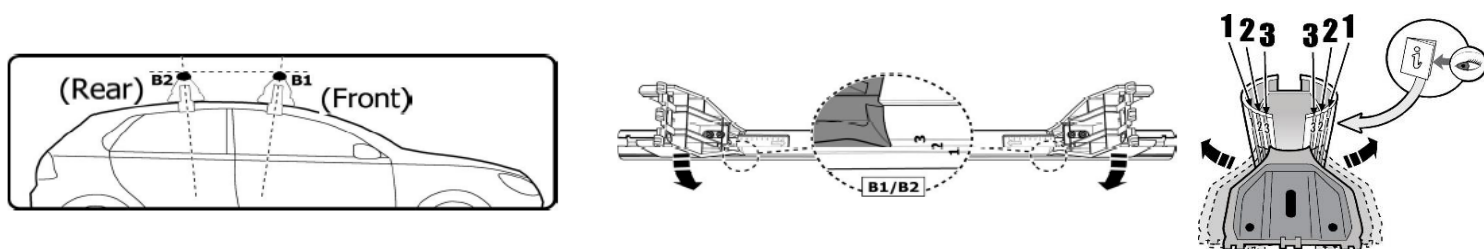

**1**

MANUFACTURER	MODEL CAR	DOORS	MODEL YEAR	D1	D2
FORD	B-Max	5	12>	7,4	5,2
SUZUKI	Swift VI	5	17>	10,5	10,5

**2**

**x4**

**3**

MANUFACTURER	MODEL CAR	DOORS	MODEL YEAR	B1	B2
FORD	B-Max	5	12>	1	2
SUZUKI	Swift VI	5	17>	2	2

4

5

6

MANUFACTURER	MODEL CAR	DOORS	MODEL YEAR	A1	A2	A1	A2
				cm	cm	in	in
FORD	B-Max	5	12>	25	33	9,8	13,0
SUZUKI	Swift VI	5	17>	32	38	12,6	15,0

X = predisposizione originale /original arrangement