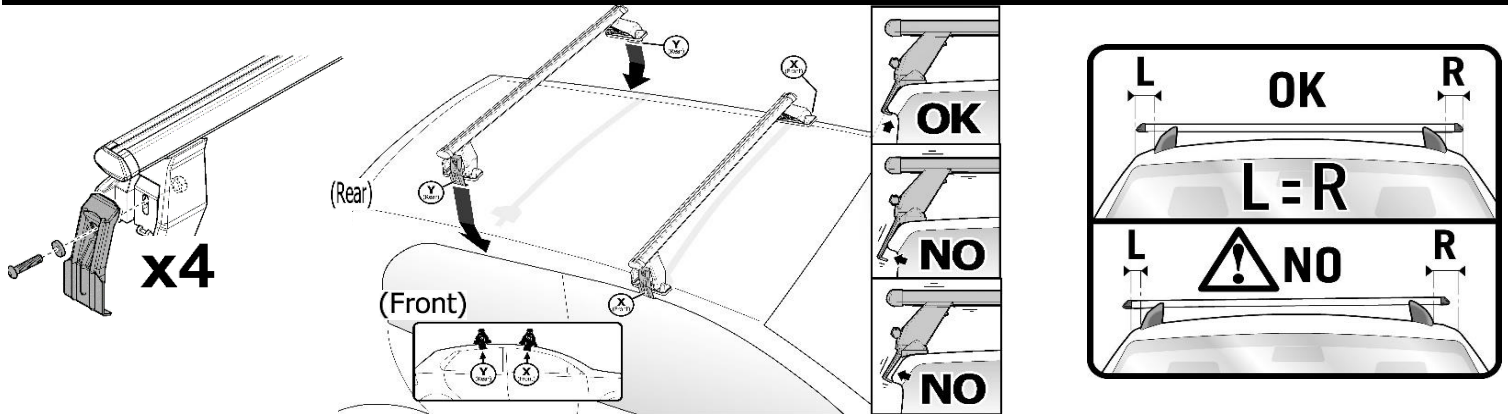

**1**

MANUFACTURER	MODEL CAR	DOORS	MODEL YEAR	D1	D2
FORD	B-Max	5	12>	7,4	5,2
SUZUKI	Swift VI	5	17>	10,5	10,5

**2**

**x4**

**3**

MANUFACTURER	MODEL CAR	DOORS	MODEL YEAR	B1	B2
FORD	B-Max	5	12>	1	2
SUZUKI	Swift VI	5	17>	2	2

4

5

6

MANUFACTURER	MODEL CAR	DOORS	MODEL YEAR	A1	A2	A1	A2
				cm	cm	in	in
FORD	B-Max	5	12>	25	33	9,8	13,0
SUZUKI	Swift VI	5	17>	32	38	12,6	15,0

X = predisposizione originale /original arrangement