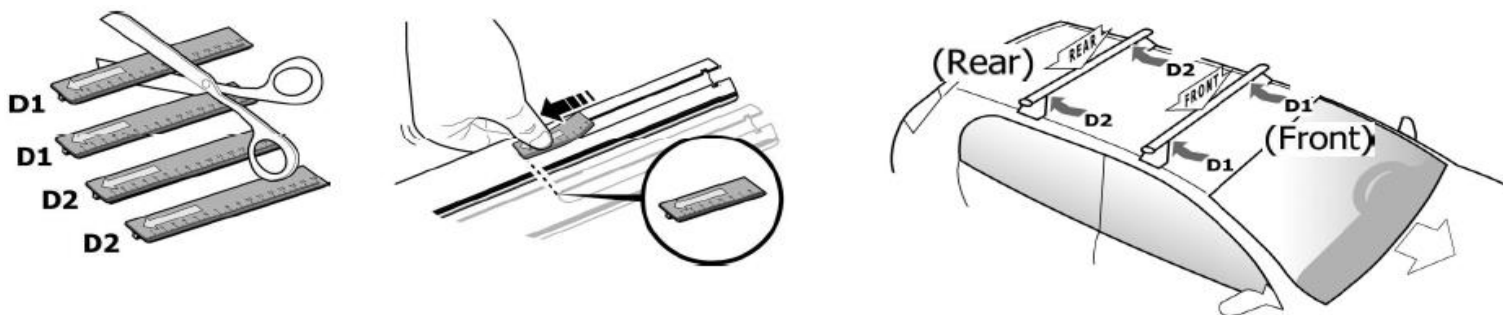

**1**

MANUFACTURER	MODEL CAR	DOORS	MODEL YEAR	D1	D2
FORD	B-Max	5	12>	7,4	5,2
SUZUKI	Swift VI	5	17>	10,5	10,5

**2**

**x4**

**3**

MANUFACTURER	MODEL CAR	DOORS	MODEL YEAR	B1	B2
FORD	B-Max	5	12>	1	2
SUZUKI	Swift VI	5	17>	2	2

4

5

6

MANUFACTURER	MODEL CAR	DOORS	MODEL YEAR	A1	A2	A1	A2
				cm	cm	in	in
FORD	B-Max	5	12>	25	33	9,8	13,0
SUZUKI	Swift VI	5	17>	32	38	12,6	15,0

X = predisposizione originale /original arrangement