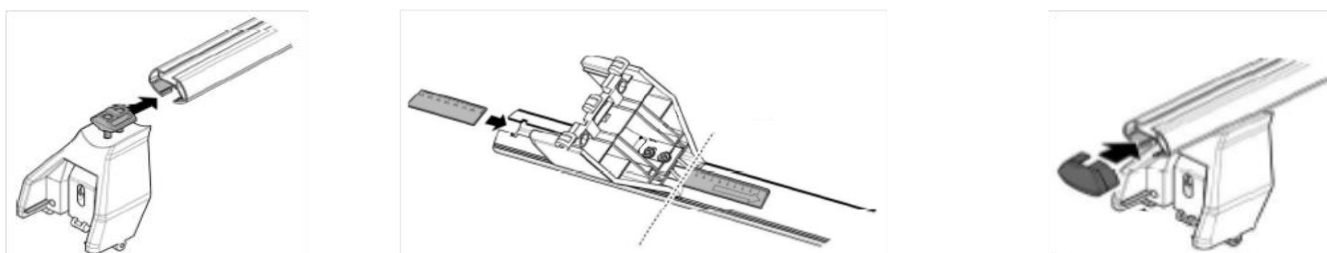

1

MANUFACTURER	MODEL CAR	DOORS	MODEL YEAR	D1	D2
LEXUS	IS (XE20)	4	05>13	3,8	4,5
VOLKSWAGEN	Golf V (1K)	3	03>08	6,2	3,2

2

x4

3

MANUFACTURER	MODEL CAR	DOORS	MODEL YEAR	B1	B2
LEXUS	IS (XE20)	4	05>13	1	2
VOLKSWAGEN	Golf V (1K)	3	03>08	1	2

4

5

6

MANUFACTURER	MODEL CAR	DOORS	MODEL YEAR	A1	A2	A1	A2
				cm	cm	in	in
LEXUS	IS (XE20)	4	05>13	X	X	X	X
VOLKSWAGEN	Golf V (1K)	3	03>08	44	X	17,3	X

X = predisposizione originale /original arrangement