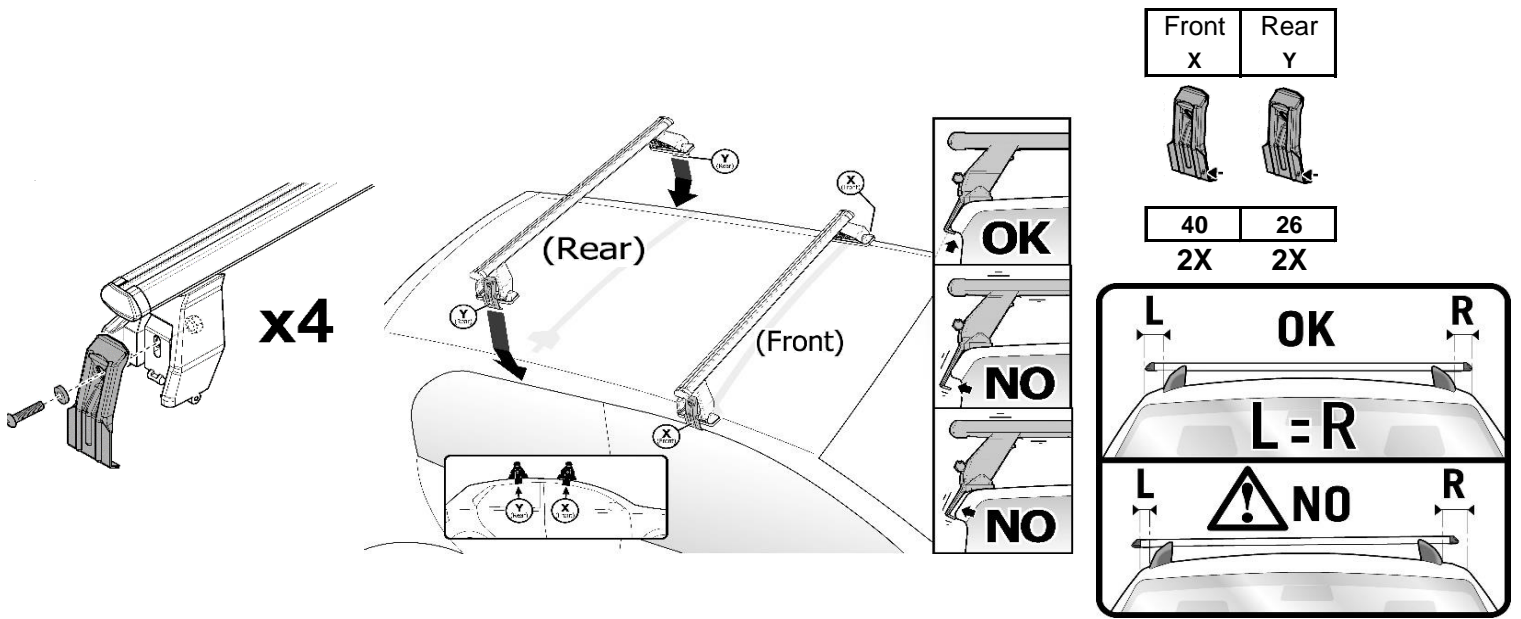

1

MANUFACTURER	MODEL CAR	DOORS	MODEL YEAR	D1	D2
LEXUS	IS (XE20)	4	05>13	3,8	4,5
VOLKSWAGEN	Golf V (1K)	3	03>08	6,2	3,2

2

x4

3

MANUFACTURER	MODEL CAR	DOORS	MODEL YEAR	B1	B2
LEXUS	IS (XE20)	4	05>13	1	2
VOLKSWAGEN	Golf V (1K)	3	03>08	1	2

4

5

6

MANUFACTURER	MODEL CAR	DOORS	MODEL YEAR	A1	A2	A1	A2
				cm	cm	in	in
LEXUS	IS (XE20)	4	05>13	X	X	X	X
VOLKSWAGEN	Golf V (1K)	3	03>08	44	X	17,3	X

X = predisposizione originale /original arrangement