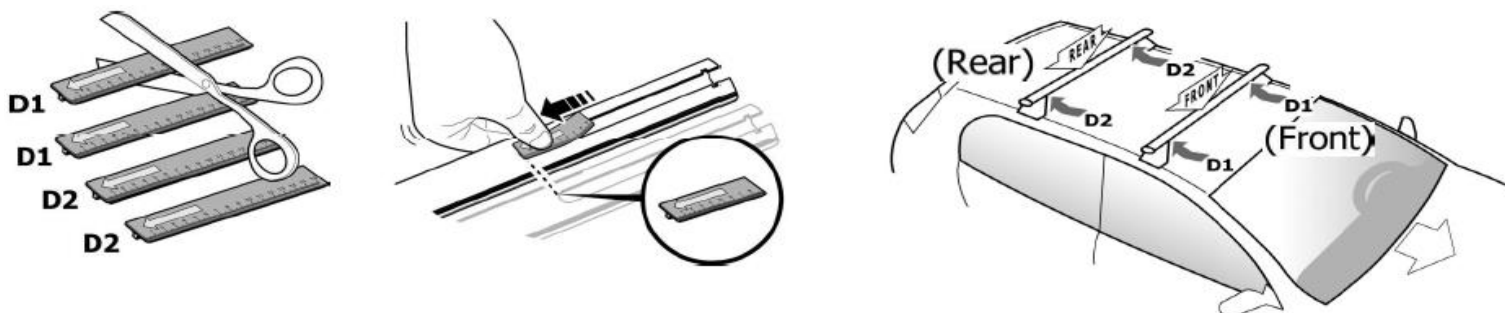

1

MANUFACTURER	MODEL CAR	DOORS	MODEL YEAR	D1	D2
LEXUS	IS (XE20)	4	05>13	3,8	4,5
VOLKSWAGEN	Golf V (1K)	3	03>08	6,2	3,2

2

x4

3

MANUFACTURER	MODEL CAR	DOORS	MODEL YEAR	B1	B2
LEXUS	IS (XE20)	4	05>13	1	2
VOLKSWAGEN	Golf V (1K)	3	03>08	1	2

4

5

6

MANUFACTURER	MODEL CAR	DOORS	MODEL YEAR	A1	A2	A1	A2
				cm	cm	in	in
LEXUS	IS (XE20)	4	05>13	X	X	X	X
VOLKSWAGEN	Golf V (1K)	3	03>08	44	X	17,3	X

X = predisposizione originale /original arrangement