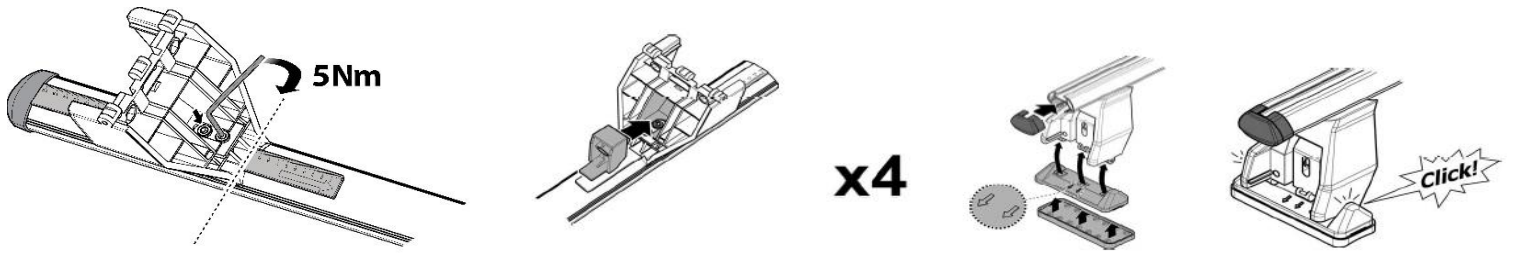

1

MANUFACTURER	MODEL CAR	DOORS	MODEL YEAR	D1	D2
LEXUS	IS (XE20)	4	05>13	3,8	4,5
VOLKSWAGEN	Golf V (1K)	3	03>08	6,2	3,2

2

x4

3

MANUFACTURER	MODEL CAR	DOORS	MODEL YEAR	B1	B2
LEXUS	IS (XE20)	4	05>13	1	2
VOLKSWAGEN	Golf V (1K)	3	03>08	1	2

4

5

6

MANUFACTURER	MODEL CAR	DOORS	MODEL YEAR	A1	A2	A1	A2
				cm	cm	in	in
LEXUS	IS (XE20)	4	05>13	X	X	X	X
VOLKSWAGEN	Golf V (1K)	3	03>08	44	X	17,3	X

X = predisposizione originale /original arrangement