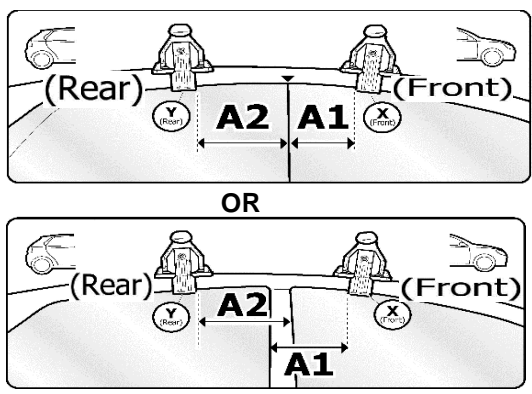

1

MANUFACTURER	MODEL CAR	DOORS	MODEL YEAR	D1	D2
LEXUS	IS (XE20)	4	05>13	3,8	4,5
VOLKSWAGEN	Golf V (1K)	3	03>08	6,2	3,2

2

x4

3

MANUFACTURER	MODEL CAR	DOORS	MODEL YEAR	B1	B2
LEXUS	IS (XE20)	4	05>13	1	2
VOLKSWAGEN	Golf V (1K)	3	03>08	1	2

4

5

6

MANUFACTURER	MODEL CAR	DOORS	MODEL YEAR	A1	A2	A1	A2
				cm	cm	in	in
LEXUS	IS (XE20)	4	05>13	X	X	X	X
VOLKSWAGEN	Golf V (1K)	3	03>08	44	X	17,3	X

X = predisposizione originale /original arrangement