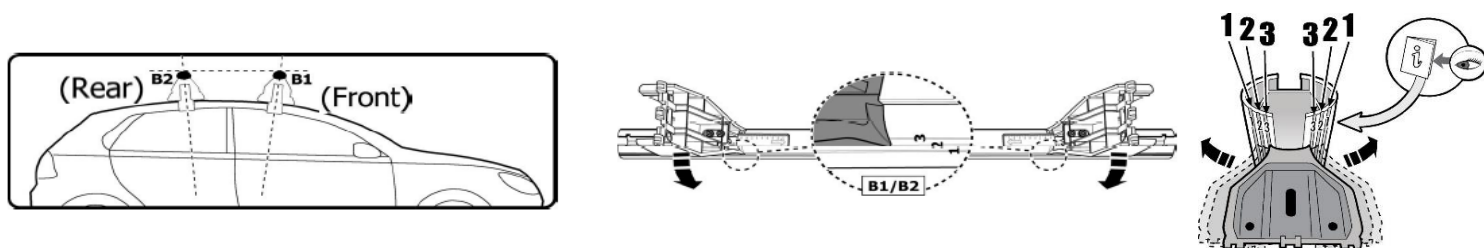

1

MANUFACTURER	MODEL CAR	DOORS	MODEL YEAR	D1	D2
LEXUS	IS (XE20)	4	05>13	3,8	4,5
VOLKSWAGEN	Golf V (1K)	3	03>08	6,2	3,2

2

x4

3

MANUFACTURER	MODEL CAR	DOORS	MODEL YEAR	B1	B2
LEXUS	IS (XE20)	4	05>13	1	2
VOLKSWAGEN	Golf V (1K)	3	03>08	1	2

4

5

6

MANUFACTURER	MODEL CAR	DOORS	MODEL YEAR	A1	A2	A1	A2
				cm	cm	in	in
LEXUS	IS (XE20)	4	05>13	X	X	X	X
VOLKSWAGEN	Golf V (1K)	3	03>08	44	X	17,3	X

X = predisposizione originale /original arrangement