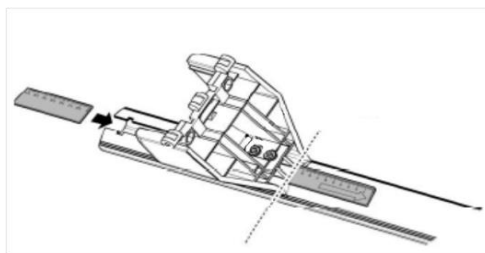

1

MANUFACTURER	MODEL CAR	DOORS	MODEL YEAR	D1	D2
RENAULT	Twingo II	3	07>13	11,4	11,4

2

x4

3

MANUFACTURER	MODEL CAR	DOORS	MODEL YEAR	B1	B2
RENAULT	Twingo II	3	07>13	2	2

4

x4

Front X	Rear Y
24 2X	9R 2X

OR

MANUFACTURER	MODEL CAR	DOORS	MODEL YEAR	A1	A2	A1	A2
				cm	cm	in	in
RENAULT	Twingo II	3	07>13	X	33	X	13,0

X = predisposizione originale /original arrangement