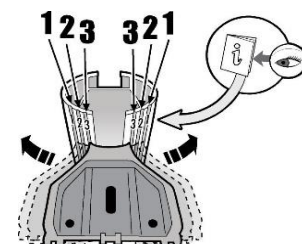

1

MANUFACTURER	MODEL CAR	DOORS	MODEL YEAR	D1	D2
RENAULT	Twingo II	3	07>13	11,4	11,4

2

x4

3

MANUFACTURER	MODEL CAR	DOORS	MODEL YEAR	B1	B2
RENAULT	Twingo II	3	07>13	2	2

4

x4

Front X	Rear Y
24 2X	9R 2X

OR

MANUFACTURER	MODEL CAR	DOORS	MODEL YEAR	A1	A2	A1	A2
				cm	cm	in	in
RENAULT	Twingo II	3	07>13	X	33	X	13,0

X = predisposizione originale /original arrangement