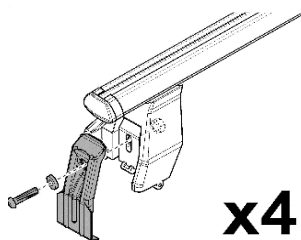

1

MANUFACTURER	MODEL CAR	DOORS	MODEL YEAR	D1	D2
RENAULT	Twingo II	3	07>13	11,4	11,4

2

x4

3

MANUFACTURER	MODEL CAR	DOORS	MODEL YEAR	B1	B2
RENAULT	Twingo II	3	07>13	2	2

4

x4

Front X	Rear Y
24 2X	9R 2X

OR

MANUFACTURER	MODEL CAR	DOORS	MODEL YEAR	A1	A2	A1	A2
				cm	cm	in	in
RENAULT	Twingo II	3	07>13	X	33	X	13,0

X = predisposizione originale /original arrangement