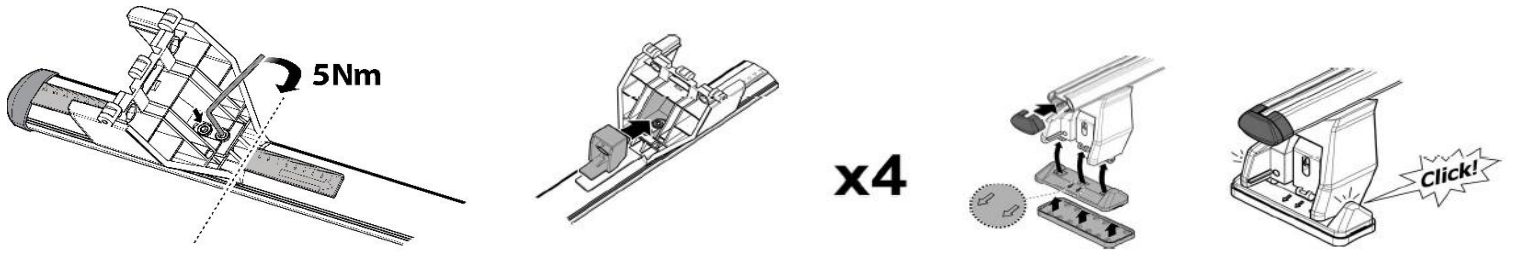

**1**

MANUFACTURER	MODEL CAR	DOORS	MODEL YEAR	D1	D2
RENAULT	Megane Scenic	5	97>99	3,8	3,8

**2**

**x4**

**3**

MANUFACTURER	MODEL CAR	DOORS	MODEL YEAR	B1	B2
RENAULT	Megane Scenic	5	97>99	1	2

4

5

6

MANUFACTURER	MODEL CAR	DOORS	MODEL YEAR	A1	A2	A1	A2
				cm	cm	in	in
RENAULT	Megane Scenic	5	97>99	25	35	9,8	13,8

X = predisposizione originale /original arrangement