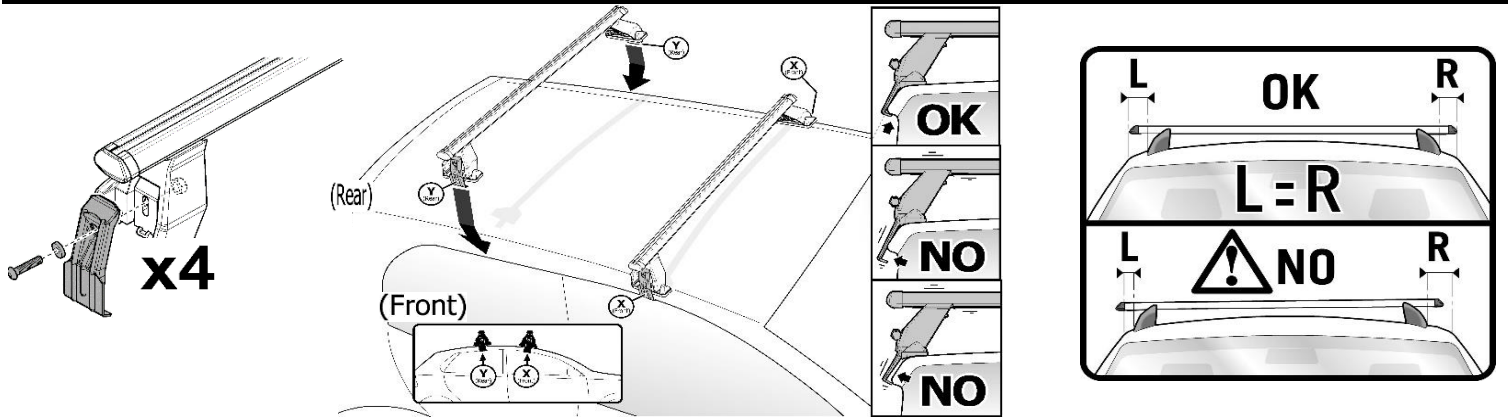

**1**

MANUFACTURER	MODEL CAR	DOORS	MODEL YEAR	D1	D2
RENAULT	Megane Scenic	5	97>99	3,8	3,8

**2**

**x4**

**3**

MANUFACTURER	MODEL CAR	DOORS	MODEL YEAR	B1	B2
RENAULT	Megane Scenic	5	97>99	1	2

4

5

6

MANUFACTURER	MODEL CAR	DOORS	MODEL YEAR	A1	A2	A1	A2
				cm	cm	in	in
RENAULT	Megane Scenic	5	97>99	25	35	9,8	13,8

X = predisposizione originale /original arrangement