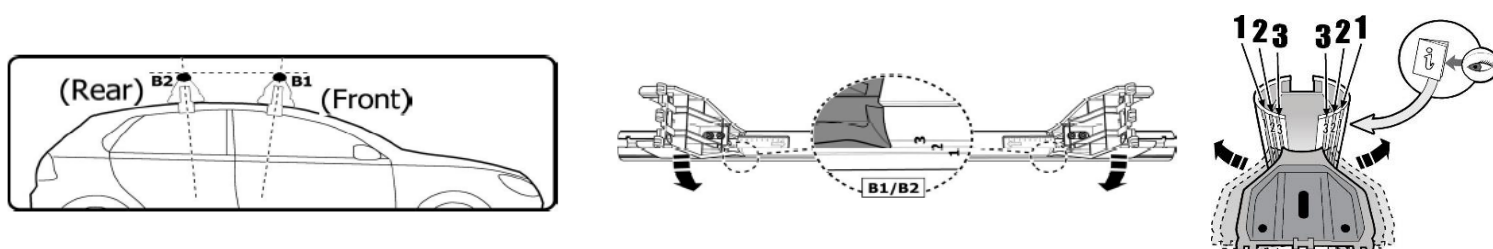

**1**

MANUFACTURER	MODEL CAR	DOORS	MODEL YEAR	D1	D2
RENAULT	Megane Scenic	5	97>99	3,8	3,8

**2**

**x4**

**3**

MANUFACTURER	MODEL CAR	DOORS	MODEL YEAR	B1	B2
RENAULT	Megane Scenic	5	97>99	1	2

4

5

6

MANUFACTURER	MODEL CAR	DOORS	MODEL YEAR	A1	A2	A1	A2
				cm	cm	in	in
RENAULT	Megane Scenic	5	97>99	25	35	9,8	13,8

X = predisposizione originale /original arrangement