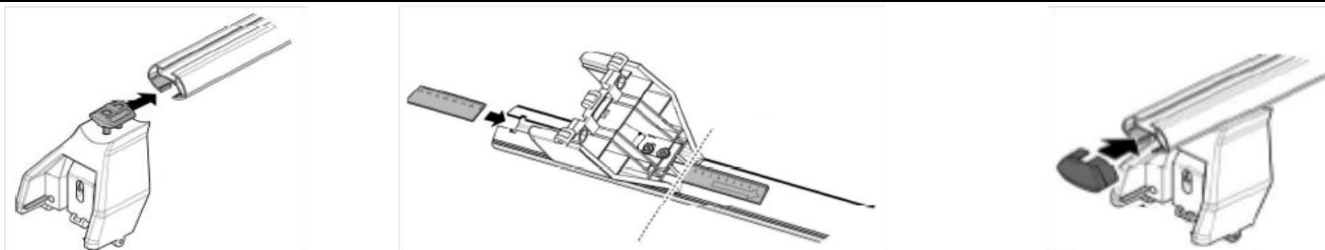

**1**

MANUFACTURER	MODEL CAR	DOORS	MODEL YEAR	D1	D2
RENAULT	Megane Scenic	5	97>99	3,8	3,8

**2**

**x4**

**3**

MANUFACTURER	MODEL CAR	DOORS	MODEL YEAR	B1	B2
RENAULT	Megane Scenic	5	97>99	1	2

4

5

6

MANUFACTURER	MODEL CAR	DOORS	MODEL YEAR	A1	A2	A1	A2
				cm	cm	in	in
RENAULT	Megane Scenic	5	97>99	25	35	9,8	13,8

X = predisposizione originale /original arrangement