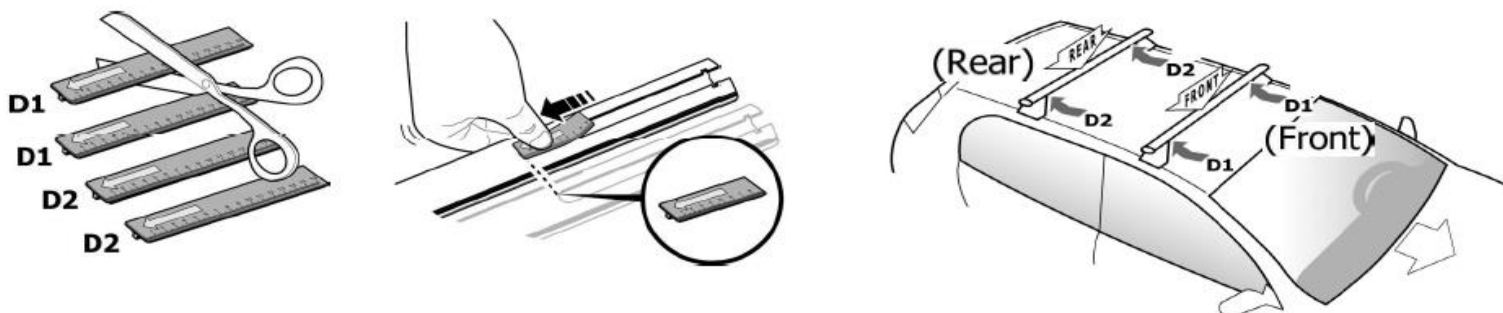

**1**

MANUFACTURER	MODEL CAR	DOORS	MODEL YEAR	D1	D2
RENAULT	Megane Scenic	5	97>99	3,8	3,8

**2**

**x4**

**3**

MANUFACTURER	MODEL CAR	DOORS	MODEL YEAR	B1	B2
RENAULT	Megane Scenic	5	97>99	1	2

4

5

6

MANUFACTURER	MODEL CAR	DOORS	MODEL YEAR	A1	A2	A1	A2
				cm	cm	in	in
RENAULT	Megane Scenic	5	97>99	25	35	9,8	13,8

X = predisposizione originale /original arrangement