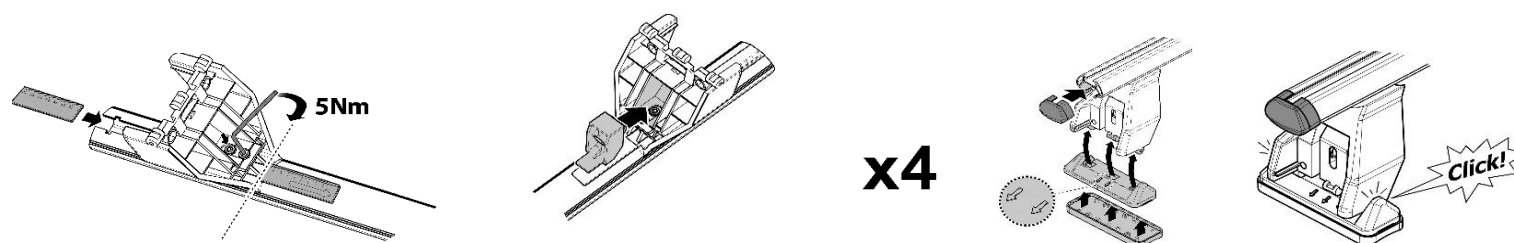

1

MANUFACTURER	MODEL CAR	DOORS	MODEL YEAR	D1	D2
FIAT	Bravo	3	95>01	10,3	8,9
HONDA	HR-V I (No rails)	3	99>05	10,4	8,3

2

3

MANUFACTURER	MODEL CAR	DOORS	MODEL YEAR	B1	B2
FIAT	Bravo	3	95>01	2	2
HONDA	HR-V I (No rails)	3	99>05	2	2

4

Front X	Rear Y
14	14R
X2	X2

OR

MANUFACTURER	MODEL CAR	DOORS	MODEL YEAR	A1	A2	A1	A2
				cm	cm	in	in
FIAT	Bravo	3	95>01	X	X	X	X
HONDA	HR-V I (No rails)	3	99>05	29	49	11,4	19,3

X = predisposizione originale /original arrangement