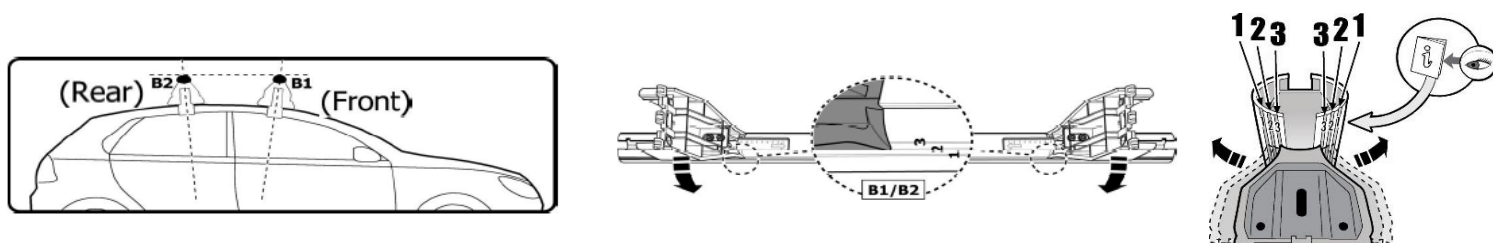

1

MANUFACTURER	MODEL CAR	DOORS	MODEL YEAR	D1	D2
FIAT	Bravo	3	95>01	10,3	8,9
HONDA	HR-V I (No rails)	3	99>05	10,4	8,3

2

3

MANUFACTURER	MODEL CAR	DOORS	MODEL YEAR	B1	B2
FIAT	Bravo	3	95>01	2	2
HONDA	HR-V I (No rails)	3	99>05	2	2

4

Front X	Rear Y
14	14R
X2	X2

OR

MANUFACTURER	MODEL CAR	DOORS	MODEL YEAR	A1	A2	A1	A2
				cm	cm	in	in
FIAT	Bravo	3	95>01	X	X	X	X
HONDA	HR-V I (No rails)	3	99>05	29	49	11,4	19,3

X = predisposizione originale /original arrangement