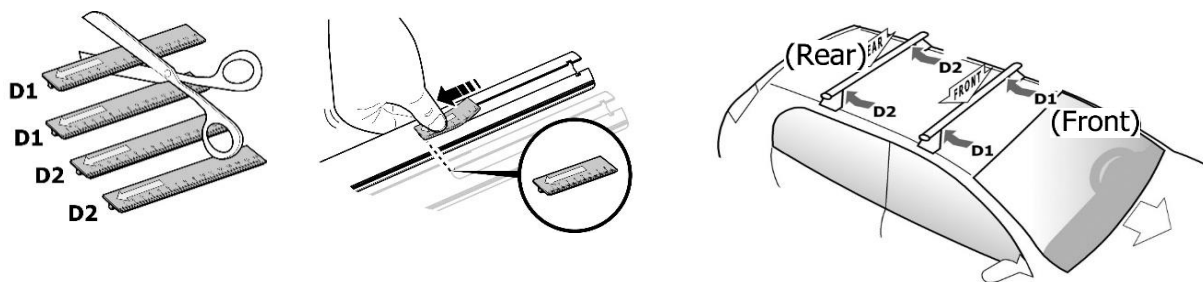

1

MANUFACTURER	MODEL CAR	DOORS	MODEL YEAR	D1	D2
FIAT	Bravo	3	95>01	10,3	8,9
HONDA	HR-V I (No rails)	3	99>05	10,4	8,3

2

3

MANUFACTURER	MODEL CAR	DOORS	MODEL YEAR	B1	B2
FIAT	Bravo	3	95>01	2	2
HONDA	HR-V I (No rails)	3	99>05	2	2

4

Front X	Rear Y
14	14R
X2	X2

OR

MANUFACTURER	MODEL CAR	DOORS	MODEL YEAR	A1	A2	A1	A2
				cm	cm	in	in
FIAT	Bravo	3	95>01	X	X	X	X
HONDA	HR-V I (No rails)	3	99>05	29	49	11,4	19,3

X = predisposizione originale /original arrangement