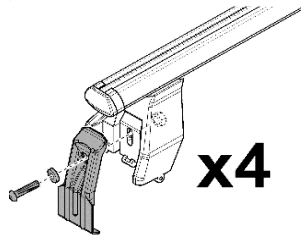

1

MANUFACTURER	MODEL CAR	DOORS	MODEL YEAR	D1	D2
FIAT	Bravo	3	95>01	10,3	8,9
HONDA	HR-V I (No rails)	3	99>05	10,4	8,3

2

3

MANUFACTURER	MODEL CAR	DOORS	MODEL YEAR	B1	B2
FIAT	Bravo	3	95>01	2	2
HONDA	HR-V I (No rails)	3	99>05	2	2

4

Front X	Rear Y
14	14R
X2	X2

OR

MANUFACTURER	MODEL CAR	DOORS	MODEL YEAR	A1	A2	A1	A2
				cm	cm	in	in
FIAT	Bravo	3	95>01	X	X	X	X
HONDA	HR-V I (No rails)	3	99>05	29	49	11,4	19,3

X = predisposizione originale /original arrangement