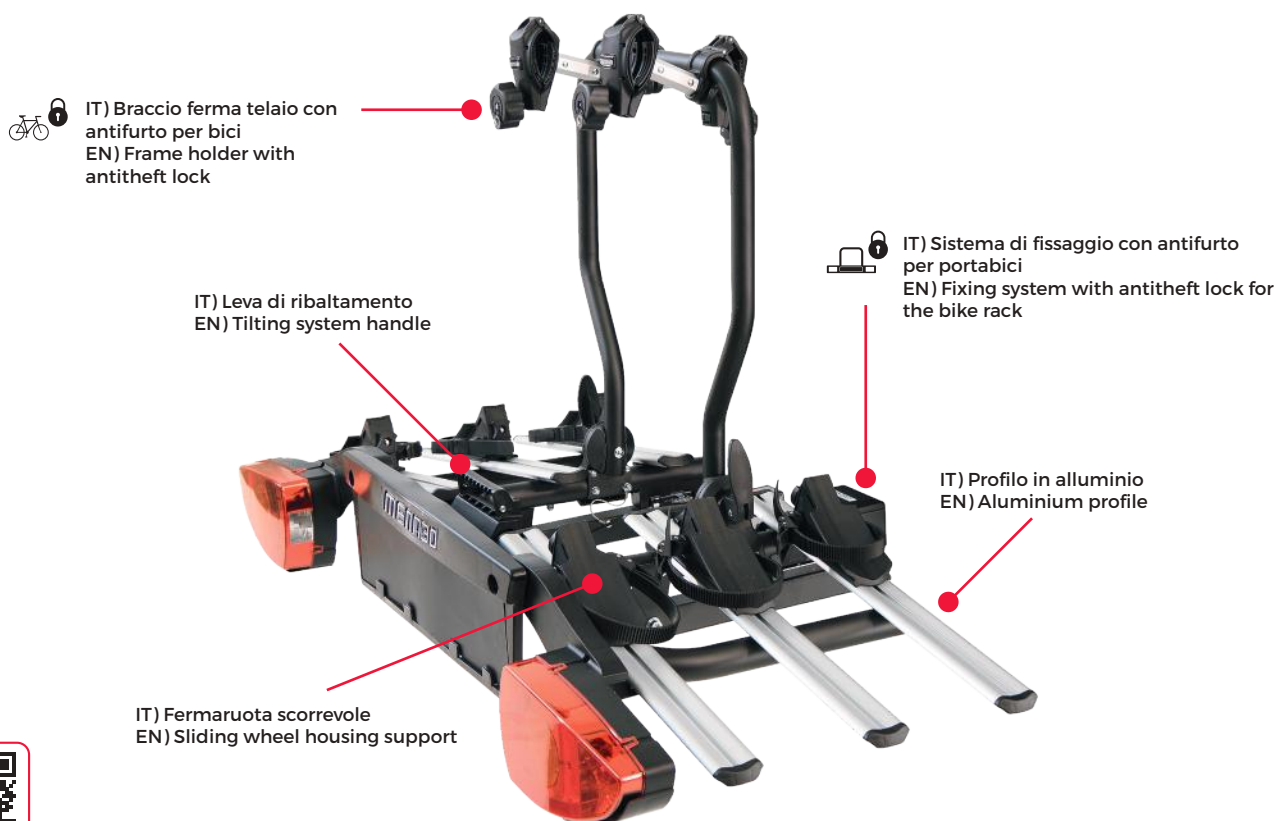

SIRIO

Watch video

SIRIO

SIRIO PLUS

TILTING SYSTEM

RAPID LOCK

13 PIN

IT) Portabici da gancio adatto a qualsiasi tipo di bici. Realizzato esclusivamente in alluminio e materiali pregiati, è progettato per rispondere ai più alti standard di sicurezza, senza tralasciare il design. Dotato di doppio sistema antifurto

EN) Towbar bike rack suitable for all types of bikes. Made with aluminium and valuable material parts, it is designed to comply with the highest safety standards, never coming to a compromise with design. Equipped with double antitheft system.

Sirio

Art. 000089100000

Art. 000095200000

Sirio plus

Art. 000089200000

Art.	Sirio	000089100000
	Sirio plus	000089200000
	Sirio	16,2kg/36.3lb
	Sirio plus	18,4kg/40.5lb
Materiale Material Matière	Alluminio e acciaio Aluminium and steel Aluminium und Stahl Aluminio y acero Aluminium et acier	
	Sirio / Sirio plus	max 50kg / 110lb
	✓	
	✓	
Max	Sirio	2+1 (optional kit 000095200000)
	Sirio plus	3
Fat bike	✓	
E-bike	✓	

**COMPATIBILITÀ BICI
BIKE COMPATIBILITY
VÉLOS COMPATIBLES
BICICLETAS COMPATIBLES
PASSENDE FAHRRÄDER**

Mod.					
SIRIO / SIRIO PLUS	 min: 30mm/1.2" max: 50mm/2"	 min: 30x60mm/1.2x2.3" max: 50x70mm/2x2.7"	min 22" max 29"	max 110mm/4.3"	max 1380mm/54.3"